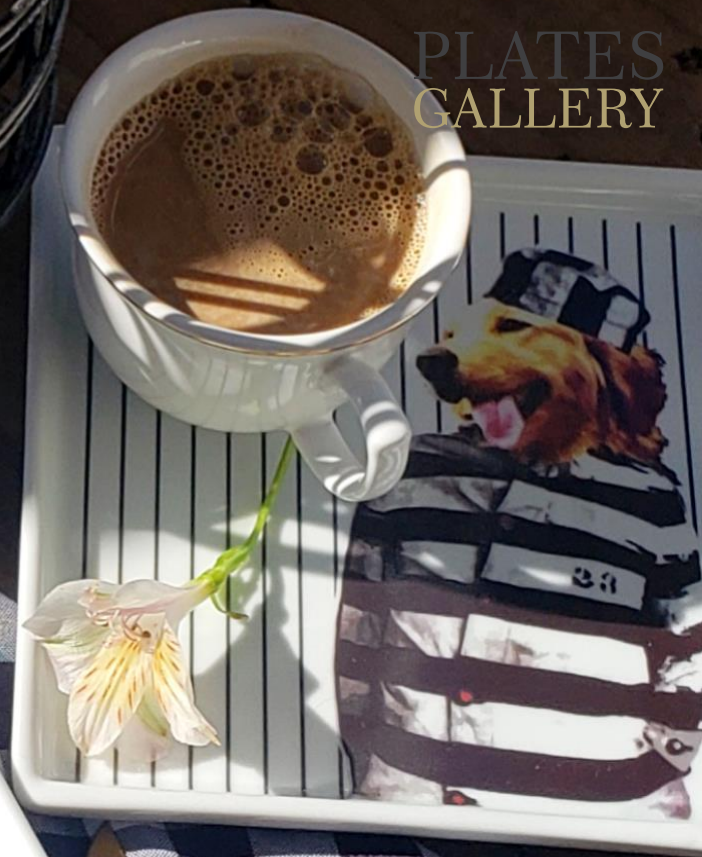

Suporte parede: 15,90

Prato Pequeno

platesgallery.com

PLATES GALLERY

platesgallery.com

dog collection

Teddy Music

PLATES GALLERY