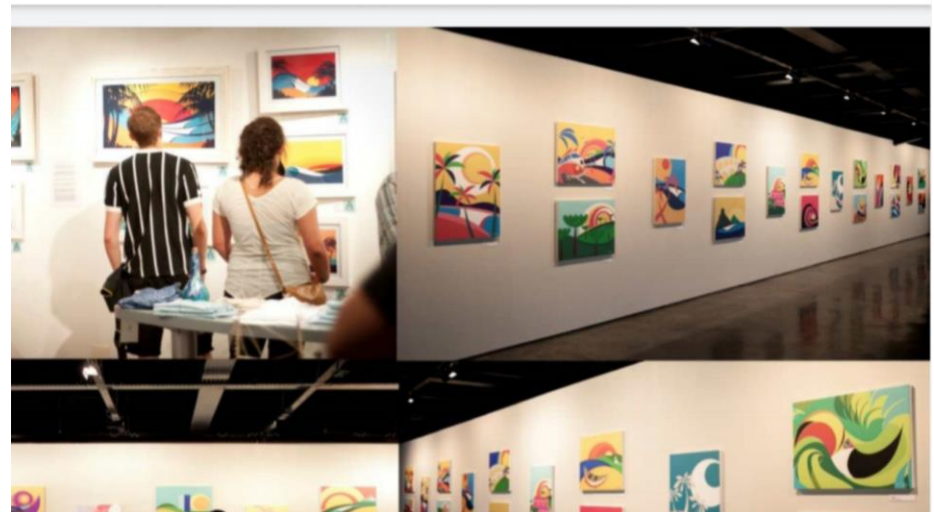

PLATES GALLERY

platesgallery.com