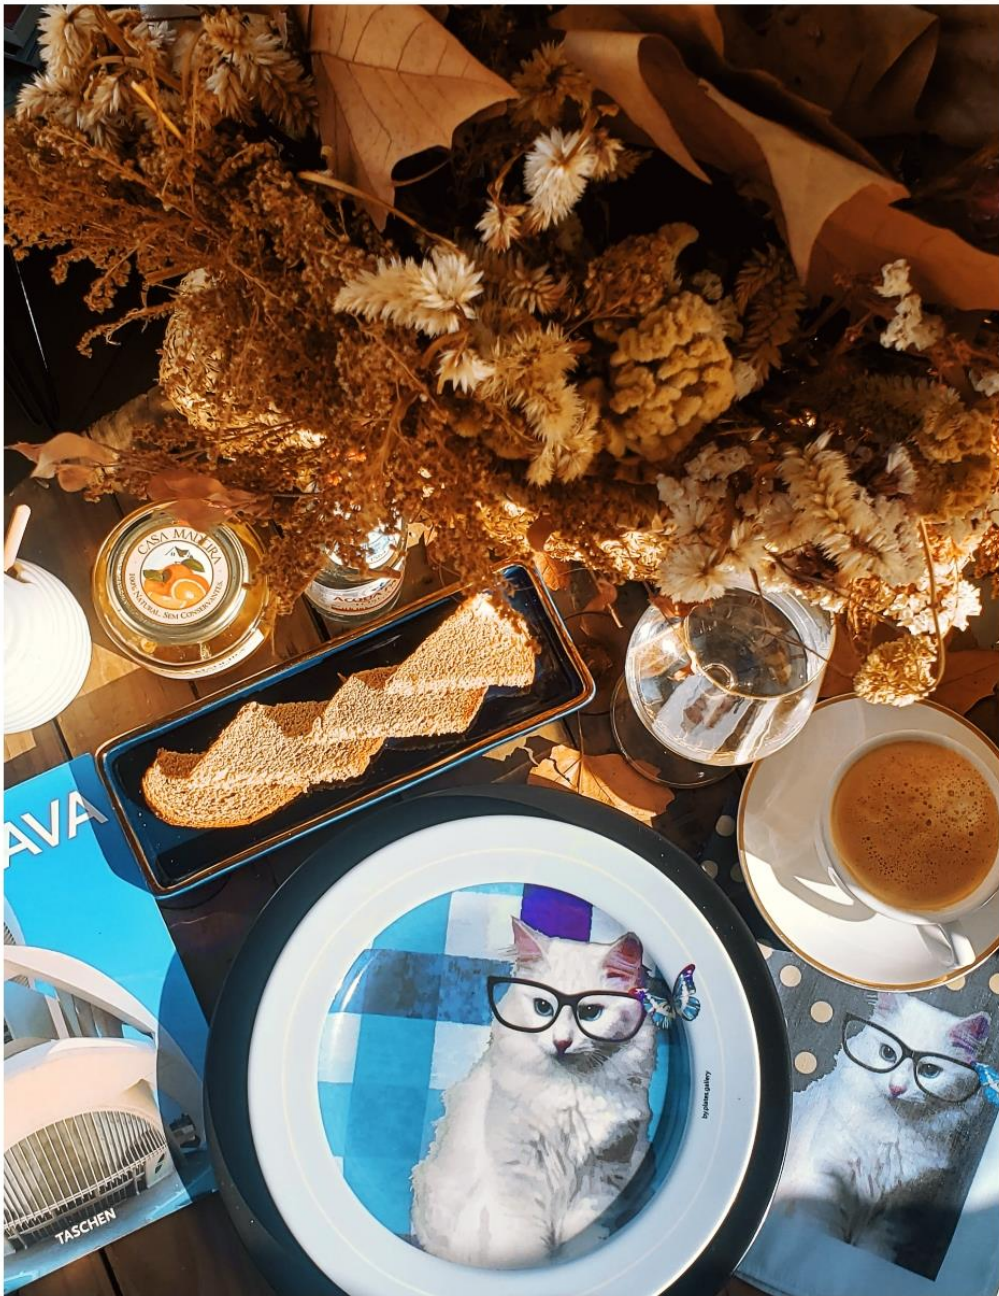

Caixa MDF: 44,90

Suporte parede: 15,90

platesgallery.com

platesgallery.com

platesgallery.com

Dog collection

Merlot

PLATES GALLERY