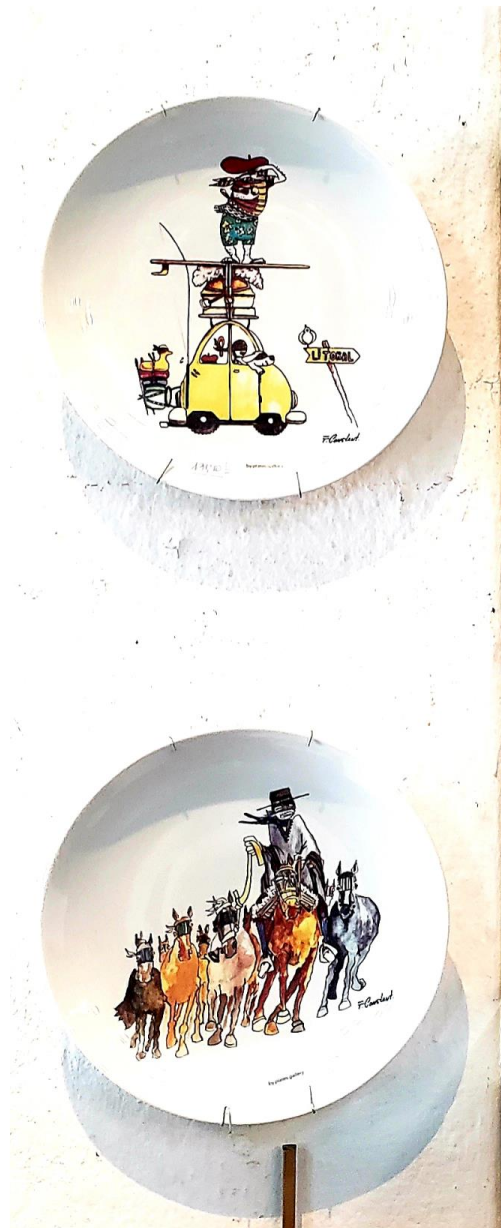

by plates gallery

platesgallery.com

PLATES GALLERY

Guardanapos de Oxford com arte R\$39,90

platesgallery.com

PLATES GALLERY

platesgallery.com

FELIPE CONSTANT collection

Churrasco Yoga

F. Constant.

PLATES
GALLERY

ref 080

Material prato: porcelana

Dimensões: 26 x 26 cm

Prato: R\$189,90 (unid)

Guardanapo estampado: R\$ 49,90