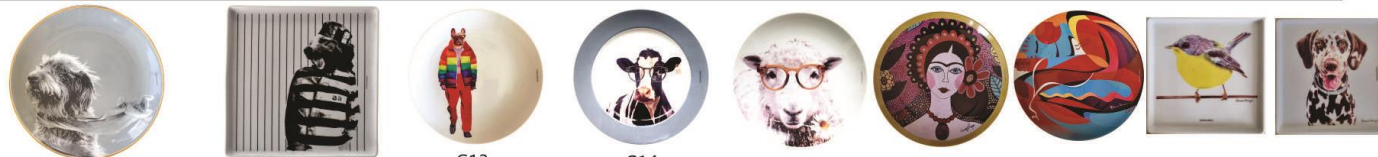

*G6
REF 084
27,5 cm
Trim in the Wind

G3
REF 054
26X26 cm
Golden Prisoner

G13
REF 135
24 cm
French Bulldog
Fashion LGBTQIAPN+

G14
REF 140
25,5 cm
Fafá G

G14
REF 141
24 cm
Ovelha Margarida

G16
REF 154
24 cm
O jardim de Frida

G16
REF 153
24 cm
Fé

G16
REF 151
19x19 cm
Mariquita

G16
REF 150
19x19 cm
Olivia

R$ 159,90

platesgallery.com